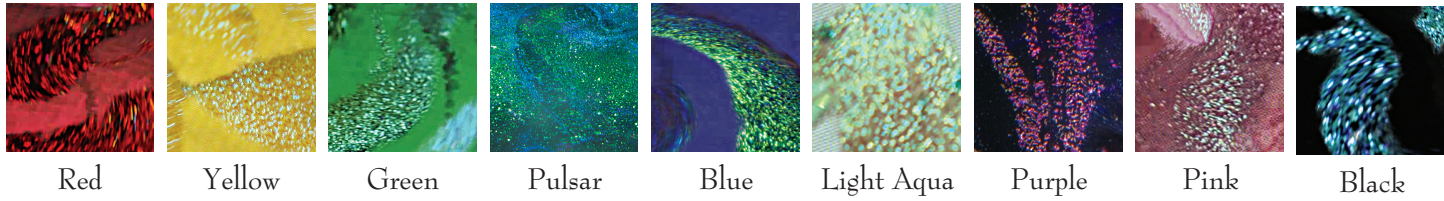

Skyward (SKY01)

Skyward is 9" high min., by 5.5 " wide. Skyward (at right) has an uplifting motion and it swirls to form an incredibly beautiful sculptural piece. Bubble inclusions and iridescent glass throughout give the form a visual complexity and make the cremated remains less apparent. Iridescent upgrade included.

Skyward shown in pulsar

ON THE COVER

Enduring Fountains

E001IRD-SMALL small pulsar iridescent
 E001IRD-LARGE large purple iridescent
 Small Enduring Fountain is 4" high, weighs approx. 4 lbs.
 Large Enduring Fountain is 5.5" high min., approx. 6 lbs.

Memorial Tributes & Encased Memories color choices (colors may vary slightly)

Light colors will be harder to see cremated remains

Iridescent Upgrades

Our glass containing the Iridescent Upgrade has fantastic multi-colored and reflective properties. This glass appears to have more than one color at the same time; the colors shift depending on the angle of view.