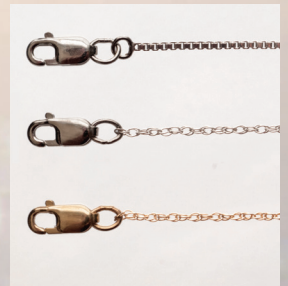

Chains 18"
in solid silver, gold
and white gold

AN01-SILVER
AN01-GOLD-WHT
AN01-GOLD-YLW