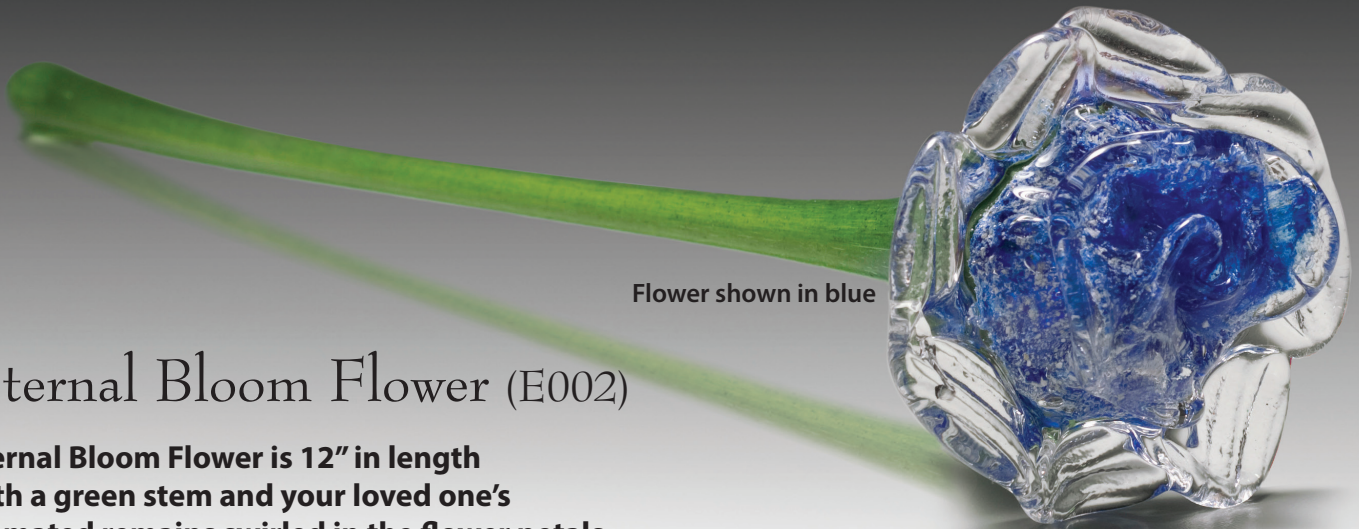

Orb shown in red, with ring is 4.5"

Gathering Heart shown in purple with rosary is 4.5"

LED base

LED base only ALED-01
LED base with plaque ALED-plaque

Rosewood 5" x 5" x 1.5"
LED base with AC adapter.

1 year warranty under normal use.

Flower shown in blue

Eternal Bloom Flower (E002)

Eternal Bloom Flower is 12" in length with a green stem and your loved one's cremated remains swirled in the flower petals.

Spring Spiral

Celestial Marble (MRB01)