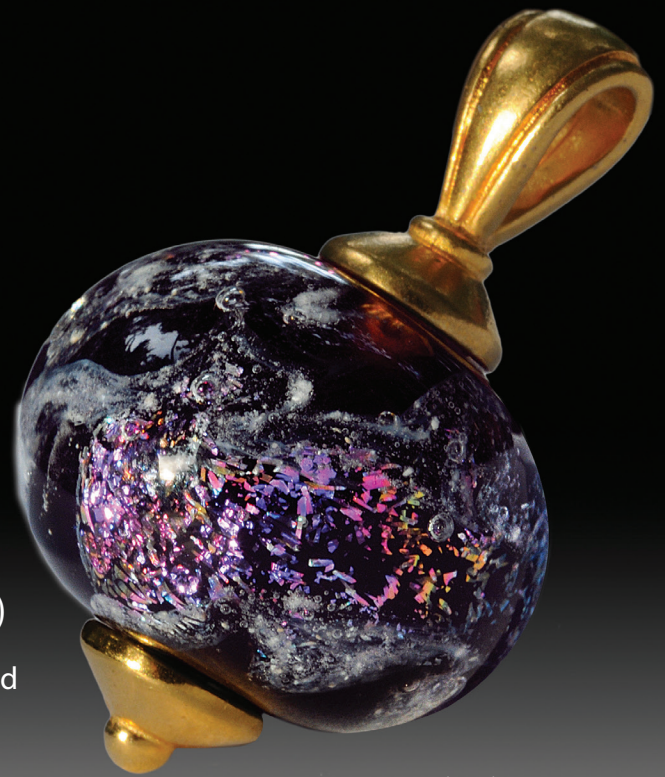

Glass Remembrance

jewelry is handmade by artists who create a wearable work of art, that contains a portion of the actual cremated remains of your loved one.

For Her

Swirling Galaxy Memory (S002)

Swirling Galaxy Memory is available with a silver or gold plated bail. It contains cremated remains swirling around iridescent glass. Each pendant is available in two sizes; Large—approximately .75" across, Small—.68" (not including the bail.) Actual sizes pictured below.