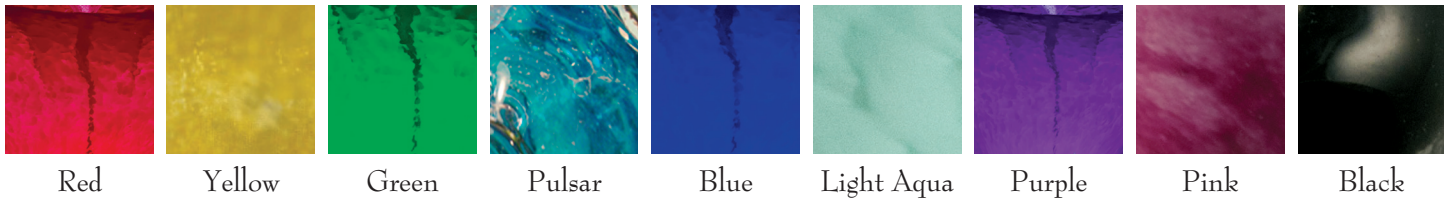

Skyward (SKY01)

Skyward is 9" high min., by 5.5 " wide. Skyward (at right) has an uplifting motion and it swirls to form an incredibly beautiful sculptural piece. Bubble inclusions and iridescent glass throughout give the form a visual complexity and make the cremated remains less apparent. Iridescent upgrade included.

Skyward shown in pulsar

ON THE COVER

Enduring Fountains

E001IRD-SMALL small pulsar iridescent
 E001IRD-LARGE large purple iridescent
 Small Enduring Fountain is 4" high, weighs approx. 4 lbs.
 Large Enduring Fountain is 5.5" high min., approx. 6 lbs.

Memorial Tributes & Encased Memories color choices (colors may vary slightly)

Light colors will be harder to see cremated remains

Iridescent Upgrades

Our glass containing the Iridescent Upgrade has fantastic multi-colored and reflective properties. This glass appears to have more than one color at the same time; the colors shift depending on the angle of view.